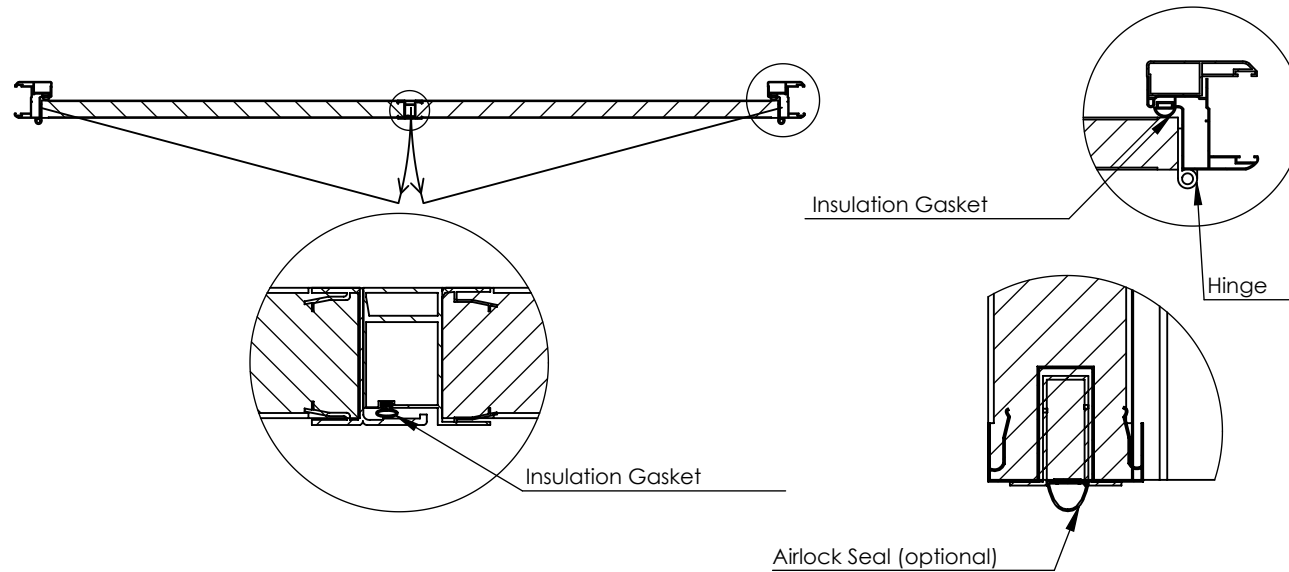

Door Clear Opening

Panel Opening for Installation

Door Clear Opening

width	height

Panel Opening for Installation

width	height

PVC Frame & Counter Frame

panel thickness	60	
	80	
	100	
	120	
	140	
	150	
200		

Extras

Leaf Thickness (mm)	
Colour (RAL)	
Airlock Seal	
Kick Plate	

More Details

Client Signature

Service Door Double Leaf

Order Code		
Number of Items	Date	
	Delivery Date	
	Details	