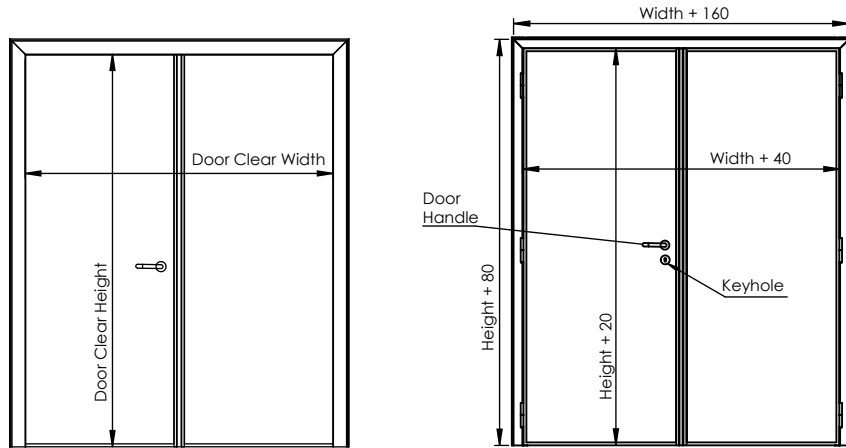

Door Clear Opening

Panel Opening for Installation

Door Clear Opening

width	height

Panel Opening for Installation

width	height

PVC Frame & Counter Frame

panel thickness	60	
	80	
	100	
	120	
	140	
	150	
200		

Extras

Leaf Thickness (mm)	
Colour (RAL)	
Airlock Seal	
Kick Plate	

More Details

Client Signature

Service Door Double Leaf

Order Code		
Number of Items	Date	
	Delivery Date	
	Details	