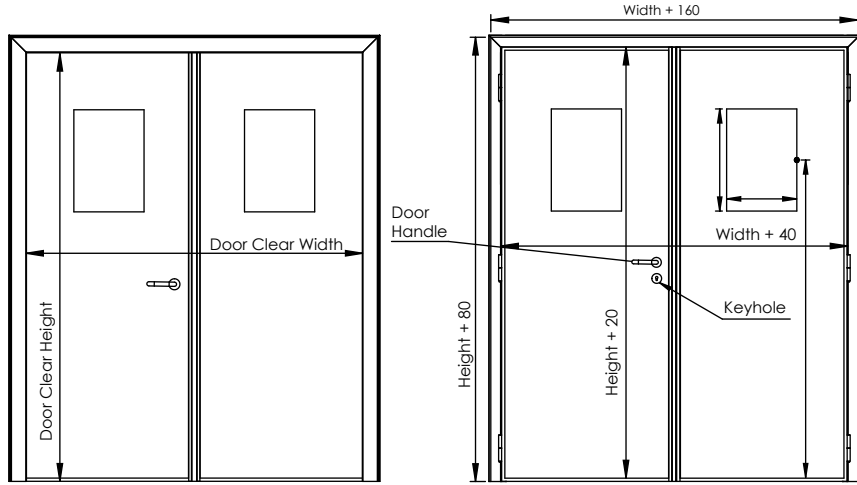

Door Clear Opening

Panel Opening for Installation

Door Clear Opening

width	height
-------	--------

Panel Opening for Installation

width	height
-------	--------

PVC Frame & Counter Frame

panel thickness	60
	80
	100
	120
	140
	150
200	

Extras

Leaf Thickness (mm)

Colour (RAL)

Airlock Seal

Kick Plate

More Details

Client Signature

Service Door Double Leaf with window