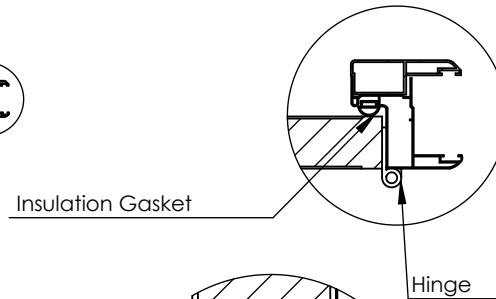

Door Clear Opening

Panel Opening for Installation

Door Clear Opening

width	height
-------	--------

Panel Opening for Installation

width	height
-------	--------

PVC Frame & Counter Frame

panel thickness	60
	80
	100
	120
	140
	150
200	

Extras

Leaf Thickness (mm)

Colour (RAL)

Airlock Seal

Kick Plate

More Details

Client Signature

Service Door Double Leaf with window