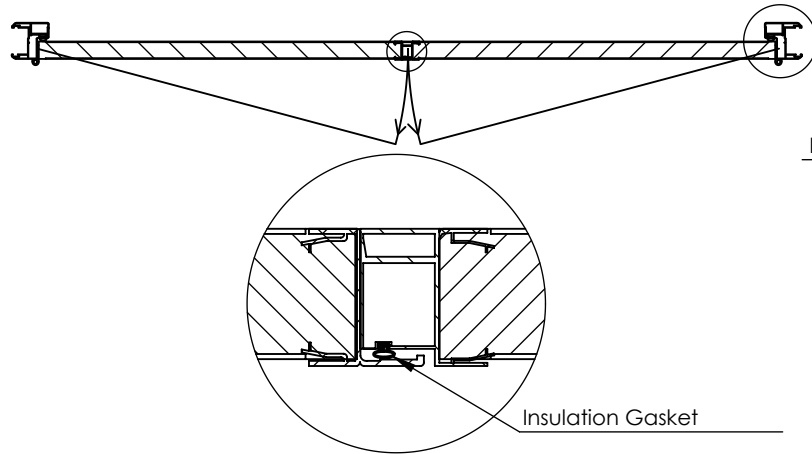

Door Clear Opening

Panel Opening for Installation

Door Clear Opening

width	height
-------	--------

Panel Opening for Installation

width	height
-------	--------

PVC Frame & Counter Frame

panel thickness	60
	80
	100
	120
	140
	150
200	

Extras

Leaf Thickness (mm)

Colour (RAL)

Airlock Seal

Kick Plate

More Details

Client Signature

Service Door Double Leaf with window