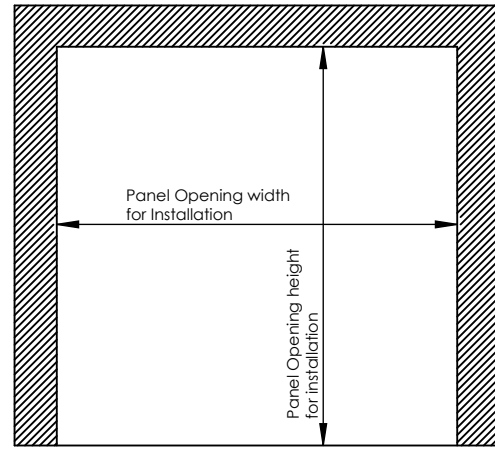

Door Clear Opening

Panel Opening for Installation

Door Clear Opening

width	height
-------	--------

Panel Opening for Installation

width	height
-------	--------

PVC Frame & Counter Frame

panel thickness	60
	80
	100
	120
	140
	150
200	