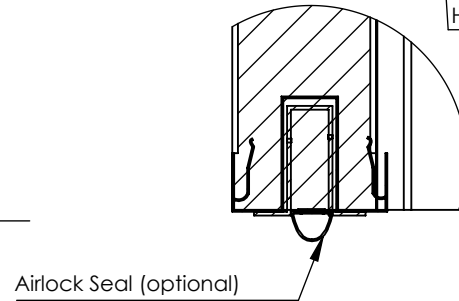

Door Clear Opening

Panel Opening for Installation

Door Clear Opening

width	height
-------	--------

Panel Opening for Installation

width	height
-------	--------

PVC Frame & Counter Frame

panel thickness	60
	80
	100
	120
	140
	150
200	

Extras

Leaf Thickness (mm)

Colour (RAL)

Airlock Seal

Kick Plate

More Details

Client Signature

Service Door Double Leaf with window