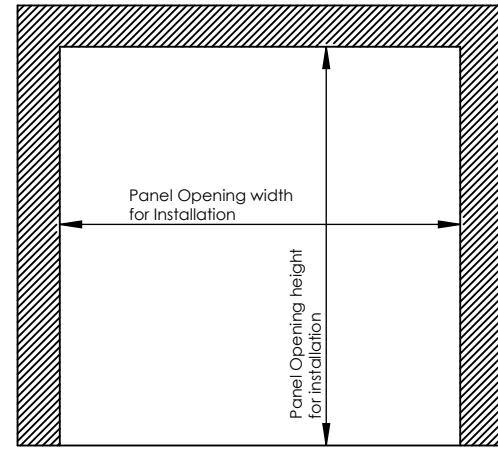

Door Clear Opening

Panel Opening for Installation

Door Clear Opening

width	height
-------	--------

Panel Opening for Installation

width	height
-------	--------

PVC Frame & Counter Frame

panel thickness

Service Door Double Leaf with window and spring

Order Code		
Number of Items	Date	
	Delivery Date	
	Details	