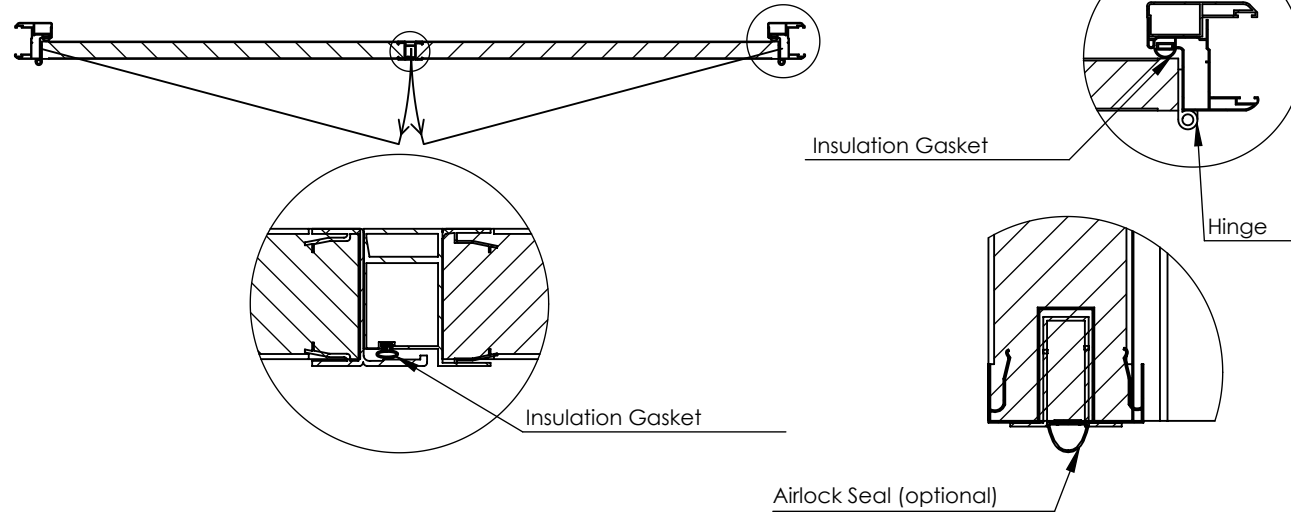

Door Clear Opening

Panel Opening for Installation

Door Clear Opening

width	height
-------	--------

Panel Opening for Installation

width	height
-------	--------

PVC Frame & Counter Frame

panel thickness

60
80
100
120
140
150
200

Extras

Leaf Thickness (mm)

Colour (RAL)

Airlock Seal

Kick Plate

More Details

Client Signature

Service Door Double Leaf with window and spring

Order Code		
Number of Items	Date	
	Delivery Date	
	Details	