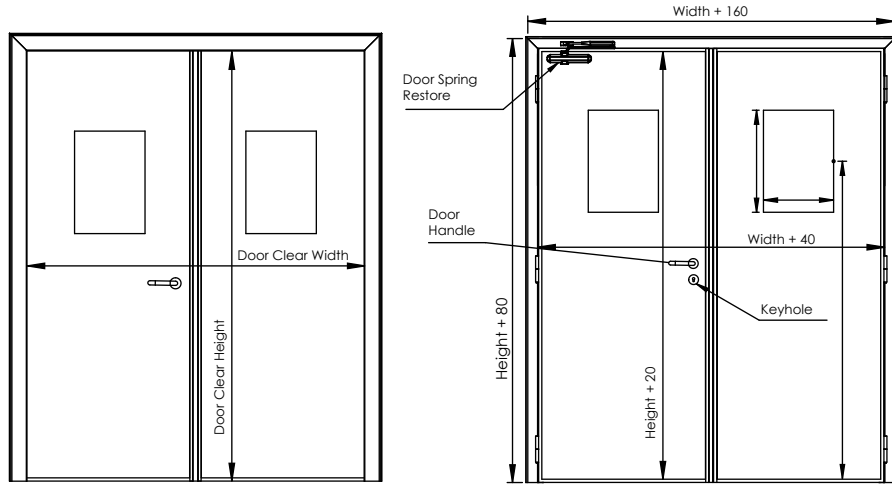

Door Clear Opening

Panel Opening for Installation

Door Clear Opening

width	height
-------	--------

Panel Opening for Installation

width	height
-------	--------

PVC Frame & Counter Frame

panel thickness

60
80
100
120
140
150
200

Extras

Leaf Thickness (mm)

Colour (RAL)

Airlock Seal

Kick Plate

More Details

Client Signature

Service Door Double Leaf with window and spring

Order Code		
Number of Items	Date	
	Delivery Date	
	Details	