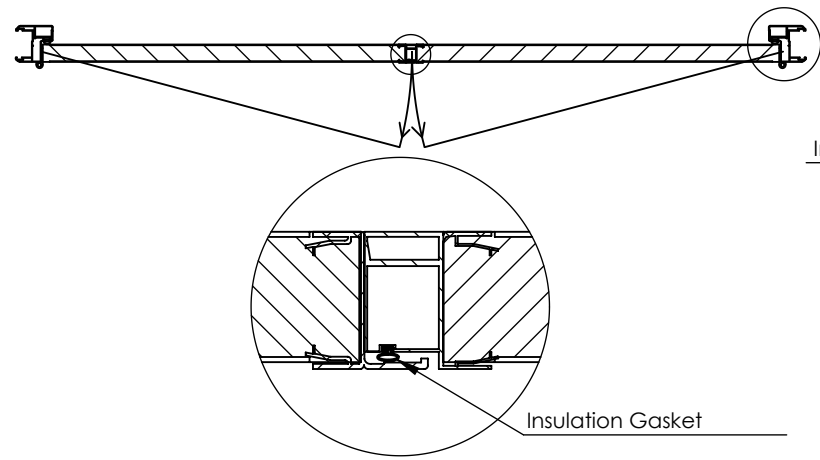

Door Clear Opening

Panel Opening for Installation

Door Clear Opening

width	height
-------	--------

Panel Opening for Installation

width	height
-------	--------

PVC Frame & Counter Frame

panel thickness	60
	80
	100
	120
	140
	150
	200

Extras

Leaf Thickness (mm)	
Colour (RAL)	
Airlock Seal	
Kick Plate	

More Details

Client Signature

Service Door Double Leaf with spring

Order Code		
Number of Items	Date	
	Delivery Date	
	Details	