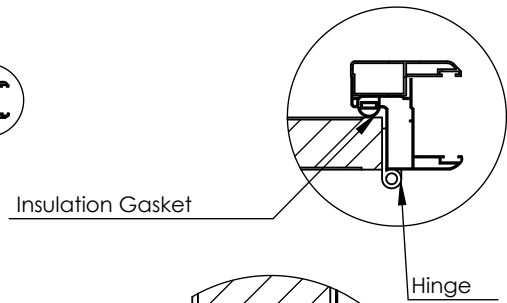

Door Clear Opening

Panel Opening for Installation

Door Clear Opening

width	height
-------	--------

Panel Opening for Installation

width	height
-------	--------

PVC Frame & Counter Frame

panel thickness	60
	80
	100
	120
	140
	150
	200

Extras

Leaf Thickness (mm)	
Colour (RAL)	
Airlock Seal	
Kick Plate	

More Details

Client Signature

Service Door Double Leaf with spring

Order Code		
Number of Items	Date	
	Delivery Date	
	Details	