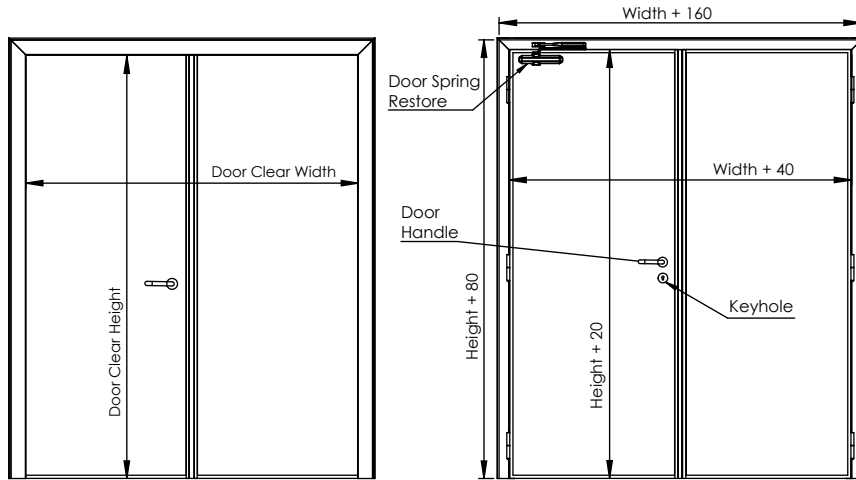

Door Clear Opening

Panel Opening for Installation

Door Clear Opening

width	height
-------	--------

Panel Opening for Installation

width	height
-------	--------

PVC Frame & Counter Frame

panel thickness	60
	80
	100
	120
	140
	150
	200

Extras

Leaf Thickness (mm)	
Colour (RAL)	
Airlock Seal	
Kick Plate	

More Details

Client Signature

Service Door Double Leaf with spring

Order Code		
Number of Items	Date	
	Delivery Date	
	Details	