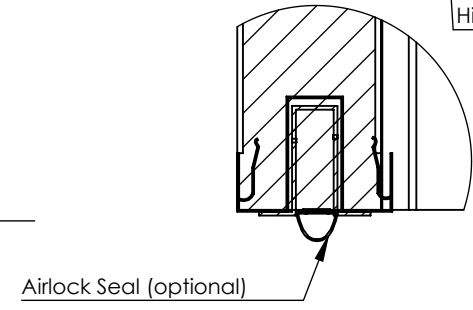

Door Clear Opening

Panel Opening for Installation

Door Clear Opening

width	height
-------	--------

Panel Opening for Installation

width	height
-------	--------

PVC Frame & Counter Frame

panel thickness	60
	80
	100
	120
	140
	150
	200

Extras

Leaf Thickness (mm)	
Colour (RAL)	
Airlock Seal	
Kick Plate	

More Details

Client Signature

Service Door Double Leaf with spring

Order Code		
Number of Items	Date	
	Delivery Date	
	Details	