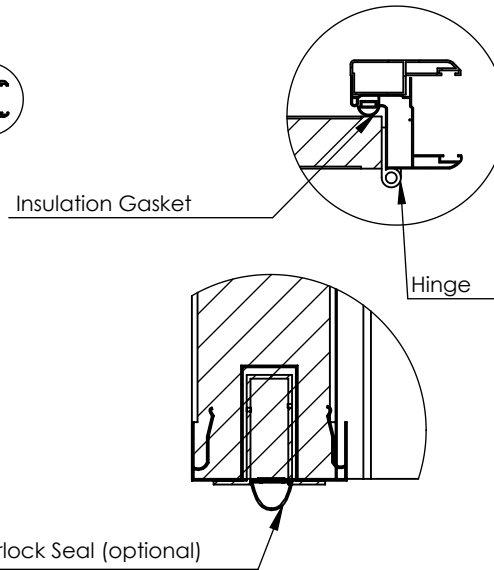

Door Clear Opening

Panel Opening for Installation

Door Clear Opening

width	height
-------	--------

Panel Opening for Installation

width	height
-------	--------

PVC Frame & Counter Frame

panel thickness	60
	80
	100
	120
	140
	150
200	

Extras

Leaf Thickness (mm)

Colour (RAL)

Airlock Seal

Kick Plate

More Details

Client Signature

Service Door Double Leaf with Panic Bar and window