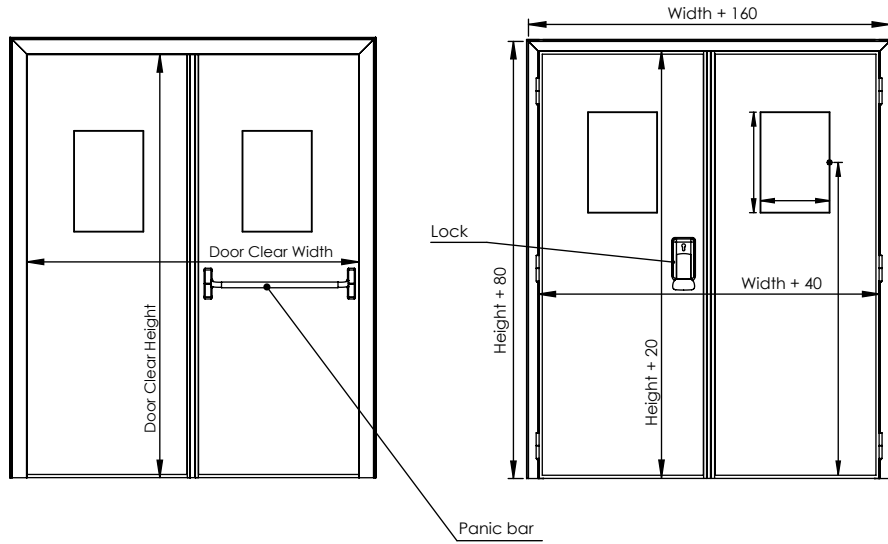

Door Clear Opening

Panel Opening for Installation

Door Clear Opening

width	height
-------	--------

Panel Opening for Installation

width	height
-------	--------

PVC Frame & Counter Frame

panel thickness	60
	80
	100
	120
	140
	150
200	

Extras

Leaf Thickness (mm)

Colour (RAL)

Airlock Seal

Kick Plate

More Details

Client Signature

Service Door Double Leaf with Panic Bar and window