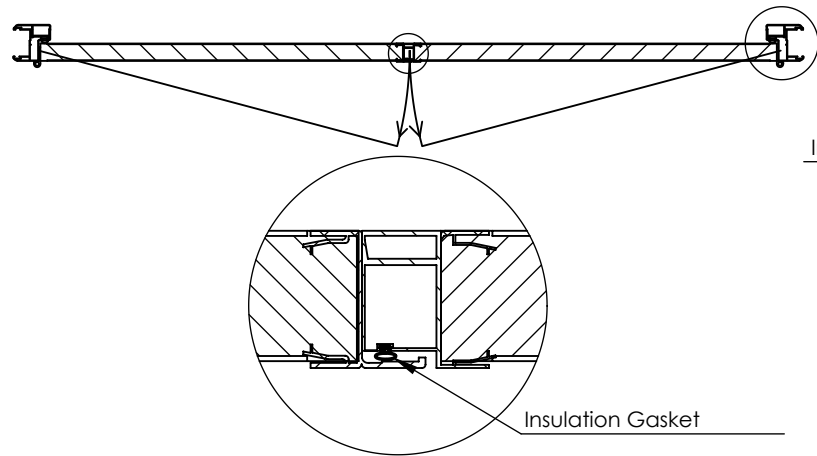

Door Clear Opening

Panel Opening for Installation

Door Clear Opening

width	height
-------	--------

Panel Opening for Installation

width	height
-------	--------

PVC Frame & Counter Frame

panel thickness	60
	80
	100
	120
	140
	150
200	

Extras

Leaf Thickness (mm)

Colour (RAL)

Airlock Seal

Kick Plate

More Details

Client Signature

Service Door Double Leaf with Panic Bar and window