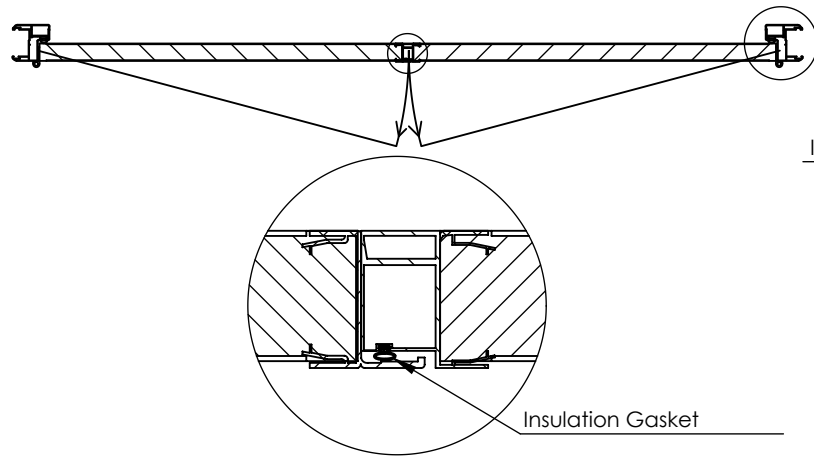

Door Clear Opening

Panel Opening for Installation

Airlock Seal (optional)

Door Clear Opening

width	height
-------	--------

Panel Opening for Installation

width	height
-------	--------

PVC Frame & Counter Frame

panel thickness

60
80
100
120
140
150
200

Extras

Leaf Thickness (mm)

Colour (RAL)

Airlock Seal

Kick Plate

More Details