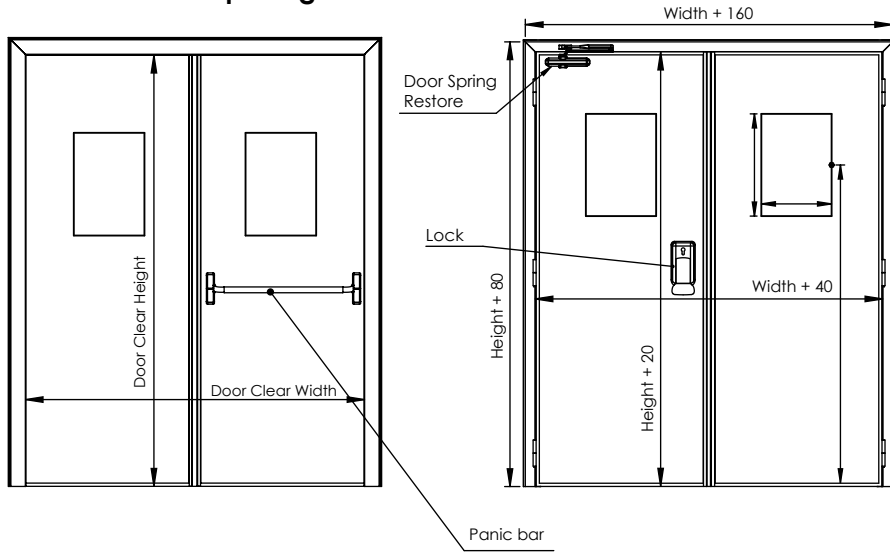

Door Clear Opening

Panel Opening for Installation

Airlock Seal (optional)

Door Clear Opening

width	height
-------	--------

Panel Opening for Installation

width	height
-------	--------

PVC Frame & Counter Frame

panel thickness

60
80
100
120
140
150
200

Extras

Leaf Thickness (mm)

Colour (RAL)

Airlock Seal

Kick Plate

More Details

Client Signature

Service Door Double Leaf with Panic Bar, window and spring

Order Code

Number of Items

Date

Delivery Date

Details