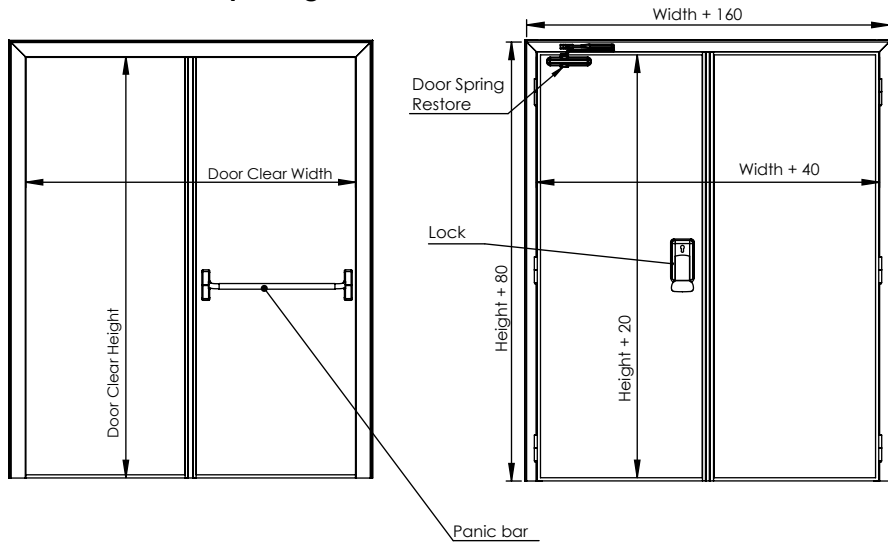

Door Clear Opening

Panel Opening for Installation

Door Clear Opening

width	height
-------	--------

Panel Opening for Installation

width	height
-------	--------

PVC Frame & Counter Frame	
panel thickness	60
	80
	100
	120
	140
	150
	200

Extras

Leaf Thickness (mm)	
Colour (RAL)	
Airlock Seal	
Kick Plate	

More Details

--

Client Signature

Service Door Double Leaf with Panic Bar and spring

Order Code		
Number of Items	Date	
	Delivery Date	
	Details	