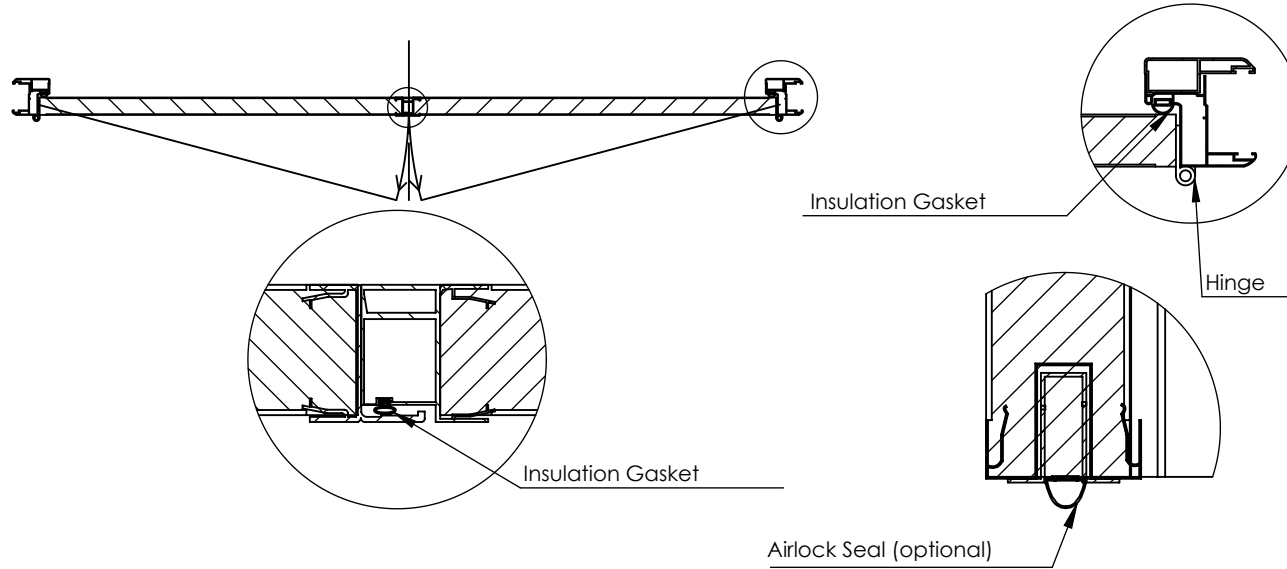

Door Clear Opening

Panel Opening for Installation

Door Clear Opening

width	height
-------	--------

Panel Opening for Installation

width	height
-------	--------

PVC Frame & Counter Frame	
panel thickness	60
	80
	100
	120
	140
	150
	200

Extras

Leaf Thickness (mm)	
Colour (RAL)	
Airlock Seal	
Kick Plate	

More Details

--

Client Signature

Service Door Double Leaf with Panic Bar and spring

Order Code		
Number of Items	Date	
	Delivery Date	
	Details	