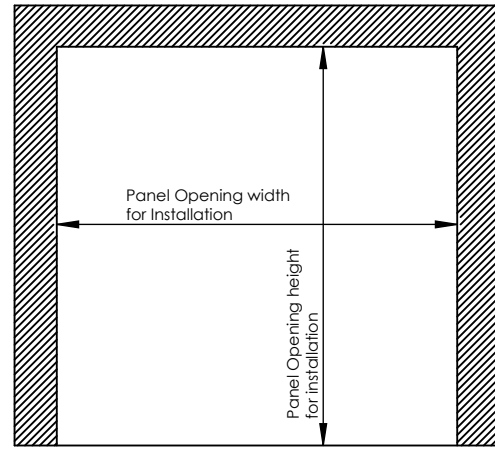

Door Clear Opening

Panel Opening for Installation

Door Clear Opening

width	height
-------	--------

Panel Opening for Installation

width	height
-------	--------

PVC Frame & Counter Frame	
panel thickness	60
	80
	100
	120
	140
	150
	200